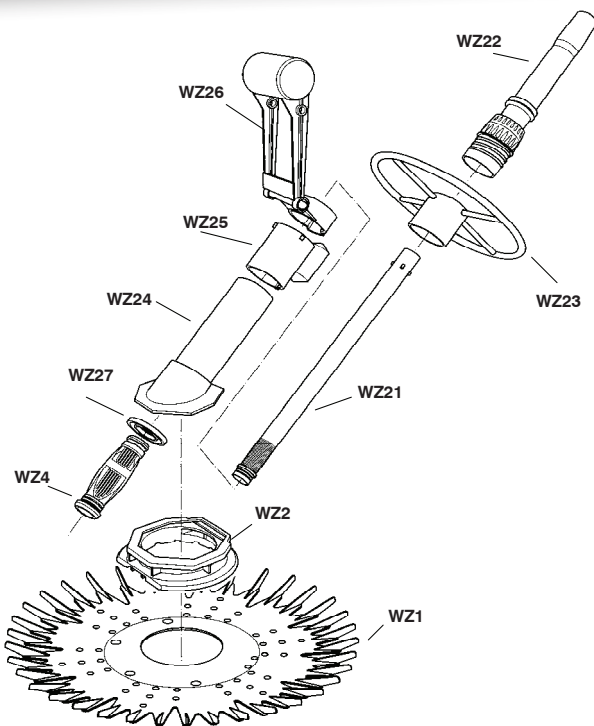

### FEATURES

- Suitable for all pool surfaces
- 10 x 1 metre lengths of hose included
- 3 year warranty on body against manufacture faults\*
- 2 year warranty on 36-fin disc and flexi foot\*
- 12 month warranty on all other parts including diaphragm\*
- Easy to operate, flow valve included
- Climbs walls of most pool types